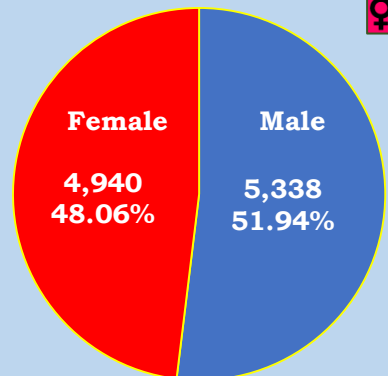

# VITAL STATISTICS ON LIVE BIRTHS, CITY OF PASIG: 2021<sup>P</sup>

JANUARY – DECEMBER 2021<sup>P</sup>

108 MALES for every 100 FEMALES

There were more males born in 2021 than females.

Source: Philippine Statistics Authority, Civil Registrar Service, Vital statistics Division, 2021  
 The data presented herein are registered events that occurred from January to December 2021.  
 Preliminary results as of February 28, 2022.