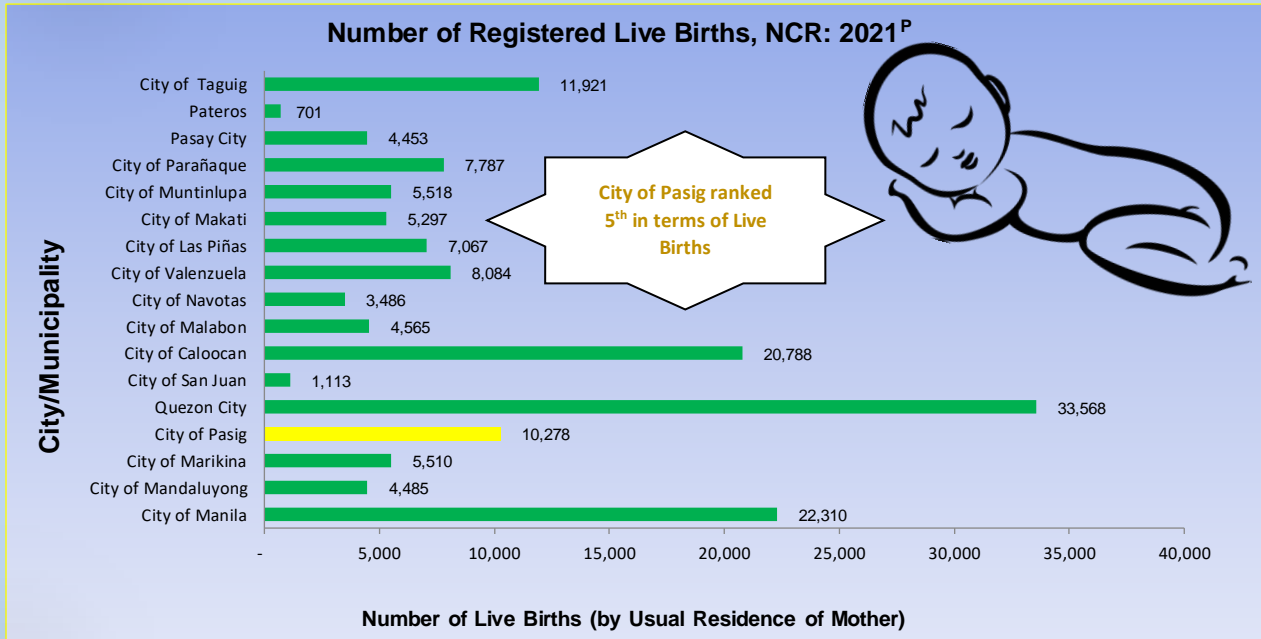

# VITAL STATISTICS ON LIVE BIRTHS, CITY OF PASIG: 2021<sup>P</sup>

JANUARY – DECEMBER 2021<sup>P</sup>

108 MALES for every 100 FEMALES

There were more males born in 2021 than females.

Source: Philippine Statistics Authority, Civil Registrar Service, Vital statistics Division, 2021  
 The data presented herein are registered events that occurred from January to December 2021.  
 Preliminary results as of February 28, 2022.