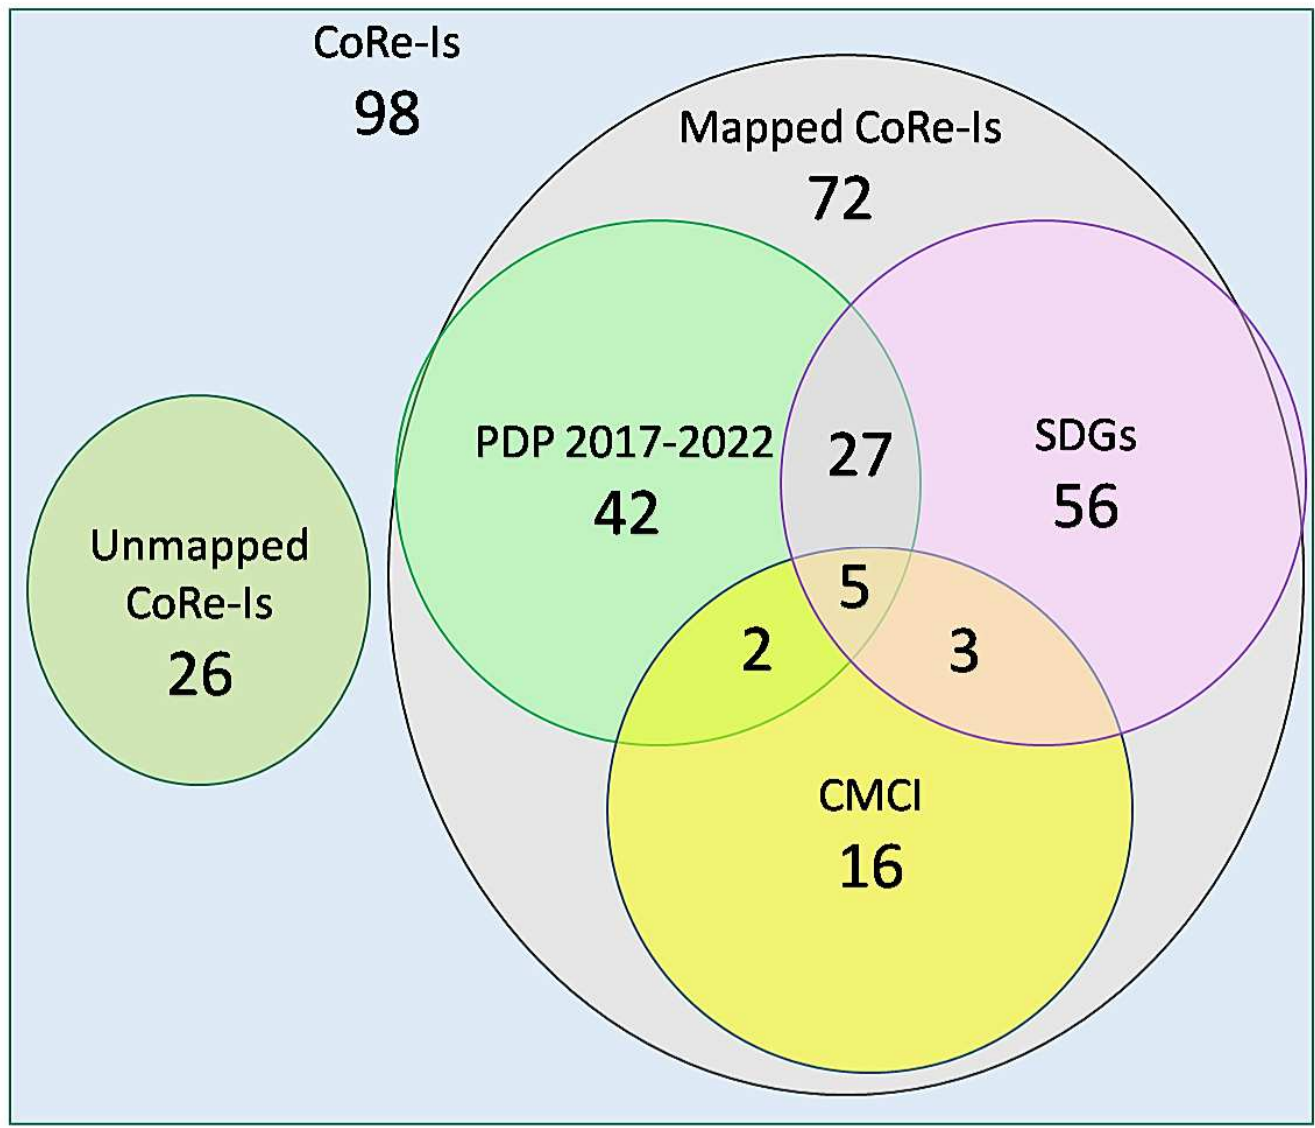

The CoRe-Is

CoRe-Is Mapping

The 98 CoRe-Is were mapped with other indicator frameworks:

- Philippine Development Plan (PDP) 2017-2022 Initial Results Matrix (RM)
- Cities and Municipalities Competitiveness Index (CMCI)
- Sustainable Development Goals (SDGs)

Mapped/matched – exact matched, input to the indicator (numerator or denominator)