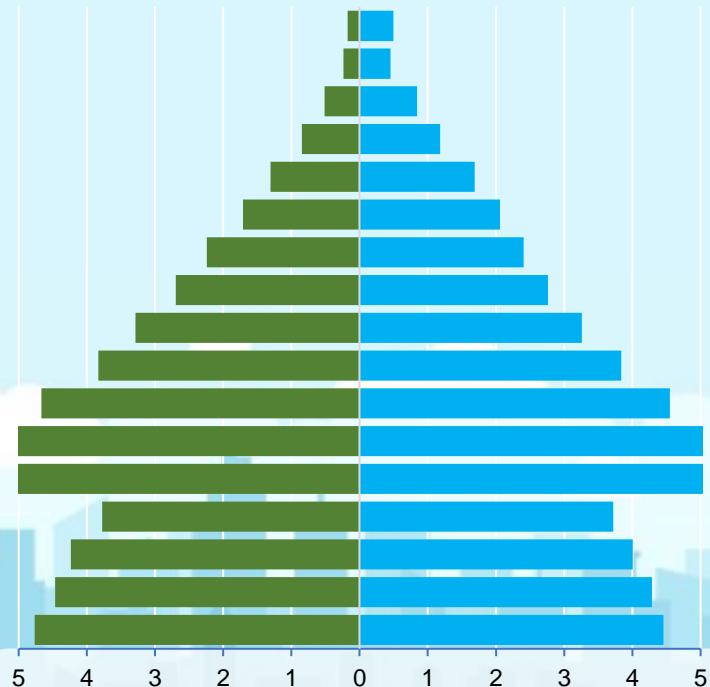

OLD DEPENDENTS

19,897

80 years and over

75 - 79

70 - 74

65 - 69

60 - 64

55 - 59

50 - 54

45 - 49

40 - 44

35 - 39

30 - 34

25 - 29

20 - 24

15 - 19

10 - 14

5 - 9

0 - 4

The figure above shows that the age group of 20 to 29 years old has the highest population count of male and female.

Source: Philippine Statistics Authority, 2020 Census of Population and Housing