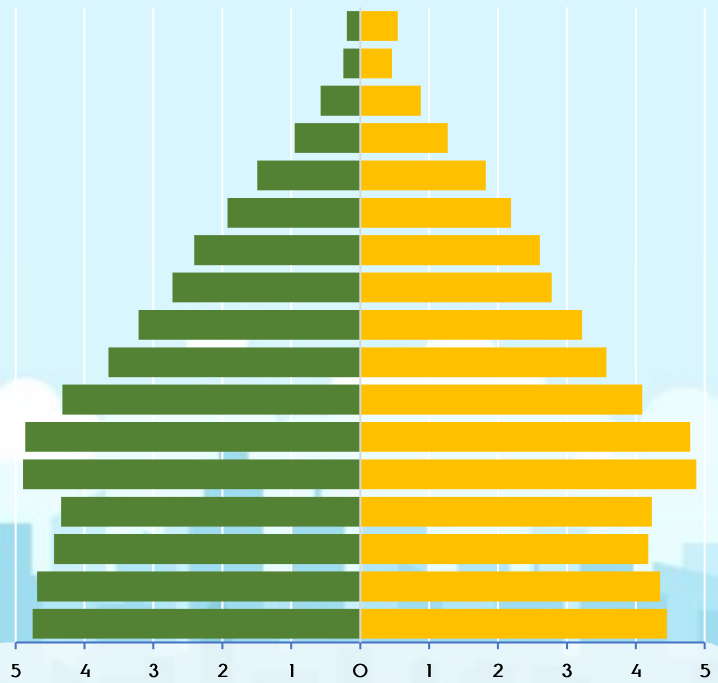

## 93,900

80 years and over

75 - 79

70 - 74

65 - 69

60 - 64

55 - 59

50 - 54

45 - 49

40 - 44

35 - 39

30 - 34

25 - 29

20 - 24

15 - 19

10 - 14

5 - 9

0 - 4

The figure above shows that the age group of 20 to 29 years old has the highest population count of male and female.

Source: Philippine Statistics Authority, 2020 Census of Population and Housing