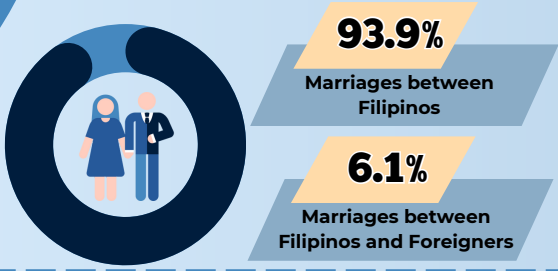

# 2022 MARRIAGE STATISTICS

INFO-2024-14

Registered Marriages by Place of Occurrence

Increased from 1,340 Registered Marriages in 2021

Daily Average of Marriages conducted in the City

Type of Ceremony

Source: Philippine Statistics Authority, Civil Registration Service, Vital Statistics Division