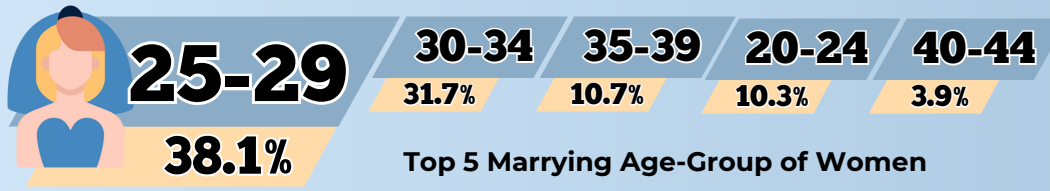

# 2022 MARRIAGE STATISTICS

INFO-2024-14

Registered Marriages by Place of Occurrence

Increased from 1,340 Registered Marriages in 2021

Daily Average of Marriages conducted in the City

Type of Ceremony

Source: Philippine Statistics Authority, Civil Registration Service, Vital Statistics Division