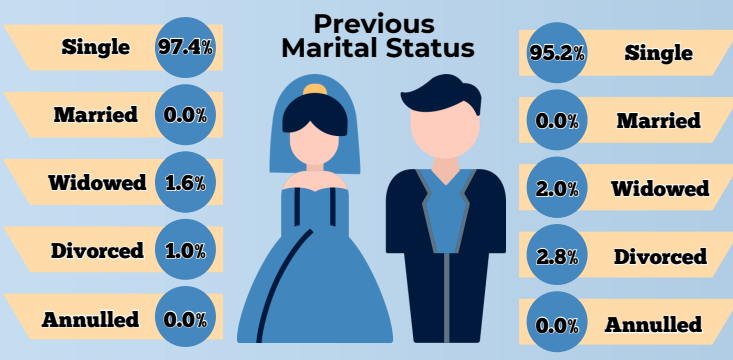

# 2022 MARRIAGE STATISTICS

INFO-2024-14

Registered Marriages by Place of Occurrence

Increased from 1,340 Registered Marriages in 2021

Daily Average of Marriages conducted in the City

Type of Ceremony

Source: Philippine Statistics Authority, Civil Registration Service, Vital Statistics Division