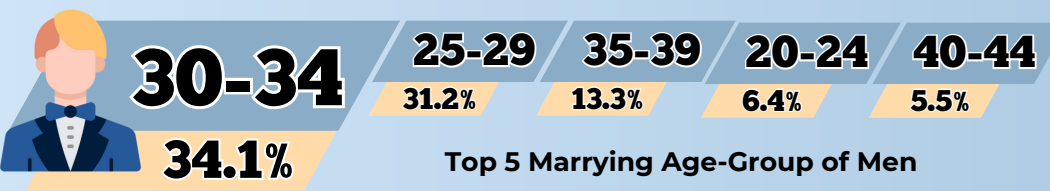

# 2022 MARRIAGE STATISTICS

INFO-2024-14

Registered Marriages by Place of Occurrence

Increased from 1,340 Registered Marriages in 2021

Daily Average of Marriages conducted in the City

Type of Ceremony

Source: Philippine Statistics Authority, Civil Registration Service, Vital Statistics Division