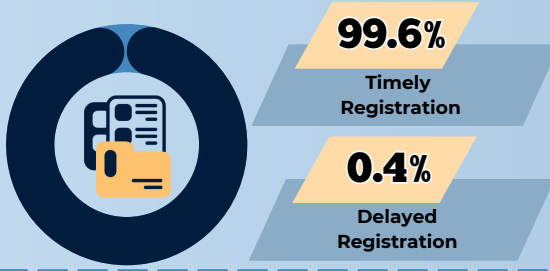

# 2022 MARRIAGE STATISTICS

INFO-2024-14

Registered Marriages by Place of Occurrence

Increased from 1,340 Registered Marriages in 2021

Daily Average of Marriages conducted in the City

Type of Ceremony

Source: Philippine Statistics Authority, Civil Registration Service, Vital Statistics Division