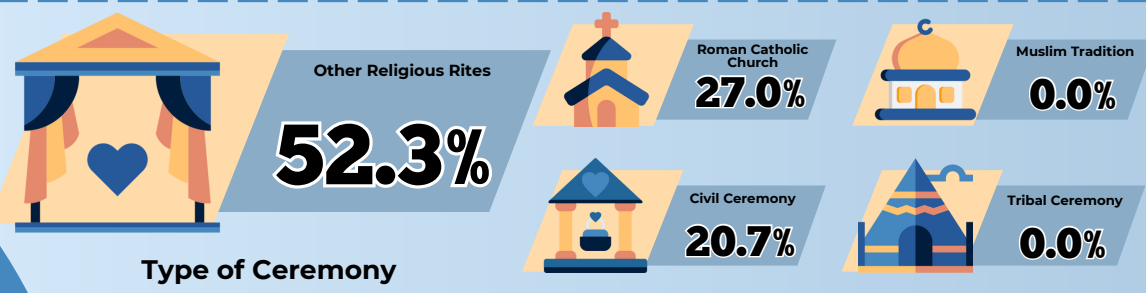

# 2022 MARRIAGE STATISTICS

INFO-2024-14

Registered Marriages by Place of Occurrence

Increased from 1,340 Registered Marriages in 2021

Daily Average of Marriages conducted in the City

Type of Ceremony

Source: Philippine Statistics Authority, Civil Registration Service, Vital Statistics Division