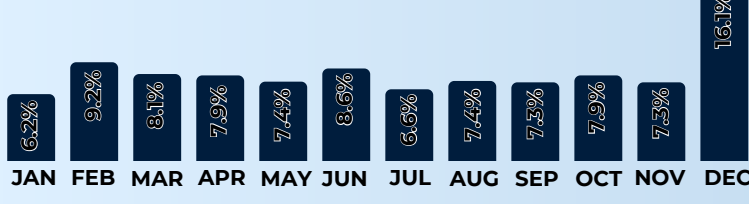

# 2022 MARRIAGE STATISTICS

INFO-2024-14

Registered Marriages by Place of Occurrence

Increased from 1,340 Registered Marriages in 2021

Daily Average of Marriages conducted in the City

Type of Ceremony

Source: Philippine Statistics Authority, Civil Registration Service, Vital Statistics Division