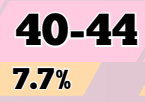

2022 MARRIAGE STATISTICS

INFO-2024-16

Registered Marriages by Place of Occurrence

Increased from 1,652 Registered Marriages in 2021

Daily Average of Marriages conducted in the City

Type of Ceremony

Other Religious Rites

Civil Ceremony

Muslim Tradition

Roman Catholic Church

Tribal Ceremony

Top 5 Marrying Age-Group of Men

Top 5 Marrying Age-Group of Women

81.2%

Marriages between Filipinos

18.8%

Marriages between Filipinos and Foreigners

99.5%

Timely Registration

0.5%

Delayed Registration

DEC 2022

Percentage of marriages registered per month