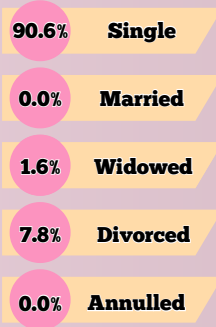

2022 MARRIAGE STATISTICS

INFO-2024-16

Other Religious Rites

Civil Ceremony

Muslim Tradition

Roman Catholic Church

Tribal Ceremony

81.2%

Marriages between Filipinos

18.8%

Marriages between Filipinos and Foreigners

99.5%

Timely Registration

0.5%

Delayed Registration

DEC 2022

Previous Marital Status

Icons made by Freepik from www.flaticon.com

Source: Philippine Statistics Authority, Civil Registration Service, Vital Statistics Division