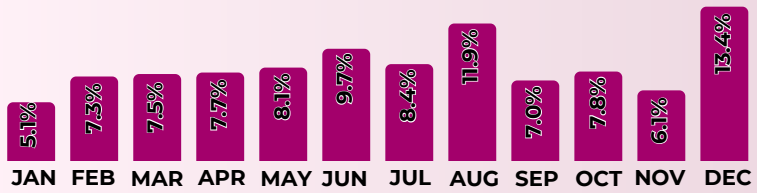

Civil Ceremony

Muslim Tradition

Roman Catholic Church

Tribal Ceremony

Top 5 Marrying Age-Group of Men

Top 5 Marrying Age-Group of Women

81.2%

Marriages between Filipinos

18.8%

Marriages between Filipinos and Foreigners

99.5%

Timely Registration

0.5%

Delayed Registration

DEC 2022

Percentage of marriages registered per month