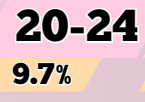

2022 MARRIAGE STATISTICS

INFO-2024-16

Registered Marriages by Place of Occurrence

Increased from 1,652 Registered Marriages in 2021

Daily Average of Marriages conducted in the City

Type of Ceremony

Other Religious Rites

Civil Ceremony

Muslim Tradition

Roman Catholic Church

Tribal Ceremony

Top 5 Marrying Age-Group of Men

Top 5 Marrying Age-Group of Women

81.2%

Marriages between Filipinos

18.8%

Marriages between Filipinos and Foreigners

99.5%

Timely Registration

0.5%

Delayed Registration

DEC 2022

Percentage of marriages registered per month