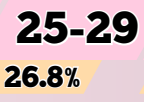

2022 MARRIAGE STATISTICS

INFO-2024-16

Registered Marriages by Place of Occurrence

Increased from 1,652 Registered Marriages in 2021

Daily Average of Marriages conducted in the City

Type of Ceremony

Other Religious Rites

Civil Ceremony

Muslim Tradition

Roman Catholic Church

Tribal Ceremony

Top 5 Marrying Age-Group of Men

Top 5 Marrying Age-Group of Women

81.2%

Marriages between Filipinos