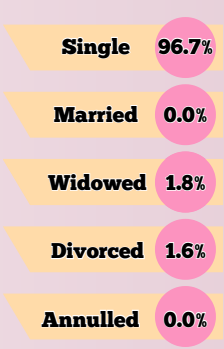

2022 MARRIAGE STATISTICS

INFO-2024-16

Registered Marriages by Place of Occurrence

Increased from 1,652 Registered Marriages in 2021

Daily Average of Marriages conducted in the City

Type of Ceremony

Other Religious Rites

Civil Ceremony

Muslim Tradition

Roman Catholic Church

Tribal Ceremony

Top 5 Marrying Age-Group of Men

Top 5 Marrying Age-Group of Women

81.2%

Marriages between Filipinos

18.8%

Marriages between Filipinos and Foreigners

99.5%

Timely Registration

0.5%

Delayed Registration

DEC 2022

Percentage of marriages registered per month