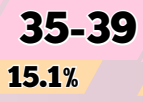

2022 MARRIAGE STATISTICS

INFO-2024-16

Registered Marriages by Place of Occurrence

Increased from 1,652 Registered Marriages in 2021

Daily Average of Marriages conducted in the City

Type of Ceremony

Other Religious Rites

Civil Ceremony

Muslim Tradition

Roman Catholic Church

Tribal Ceremony

Top 5 Marrying Age-Group of Men

Top 5 Marrying Age-Group of Women

81.2%

Marriages between Filipinos

18.8%

Marriages between Filipinos and Foreigners

99.5%

Timely Registration

0.5%

Delayed Registration

DEC 2022

Percentage of marriages registered per month