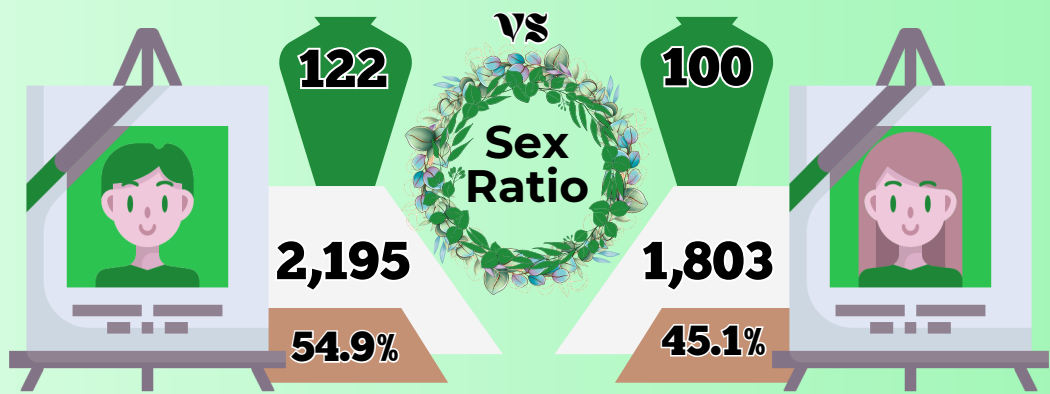

2022 DEATH STATISTICS

INFO-2025-03

Registered Deaths by Usual Residence of Deceased

Decreased from 5,312 Registered Deaths in 2021

Daily Average of Deaths occurred in the City

JAN
2022

Percentage of deaths registered per month