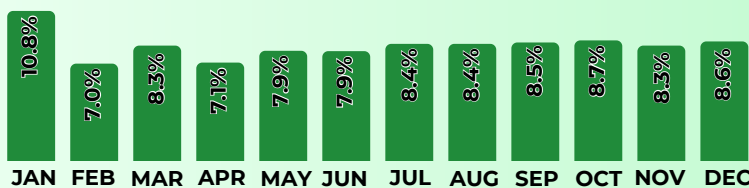

2022 DEATH STATISTICS

INFO-2025-03

Registered Deaths by Usual Residence of Deceased

Decreased from 5,312 Registered Deaths in 2021

Daily Average of Deaths occurred in the City

JAN
2022

Percentage of deaths registered per month