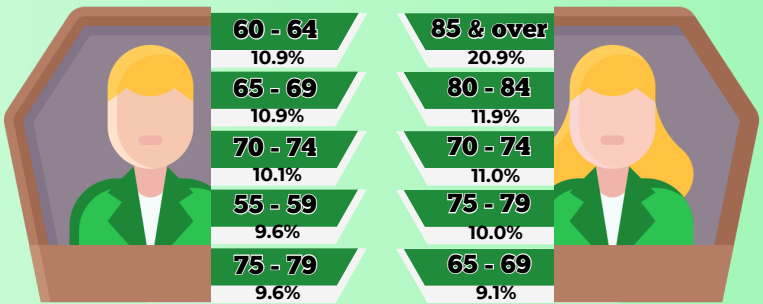

Top 5 Age Group