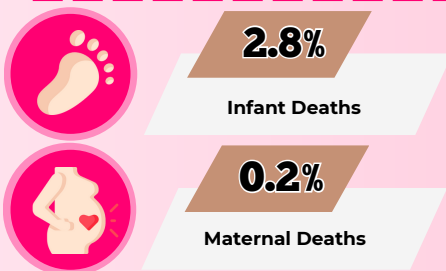

# 2022 DEATH STATISTICS

INFO-2025-04

Registered Deaths by Usual Residence of Deceased

Decreased from 3,068 Registered Deaths in 2021

Daily Average of Deaths occurred in the City

**JAN 2022**

Percentage of deaths registered per month