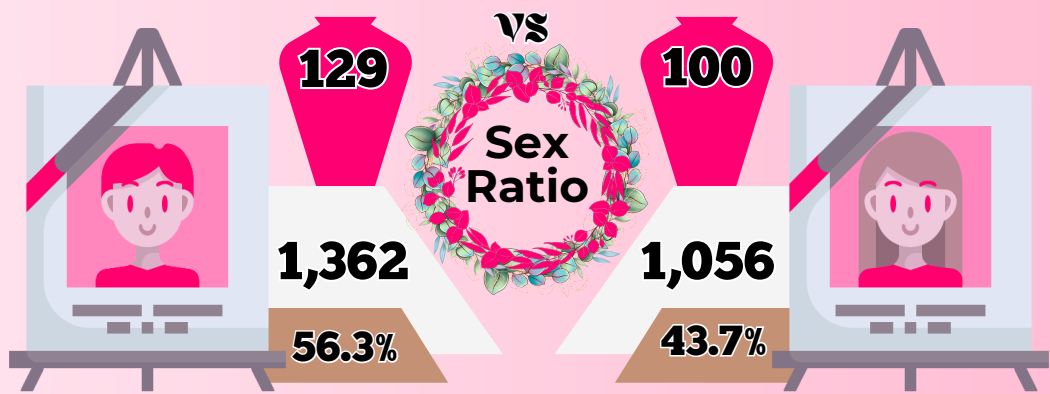

# 2022 DEATH STATISTICS

INFO-2025-04

Registered Deaths by Usual Residence of Deceased

Decreased from 3,068 Registered Deaths in 2021

Daily Average of Deaths occurred in the City

**JAN 2022**

Percentage of deaths registered per month