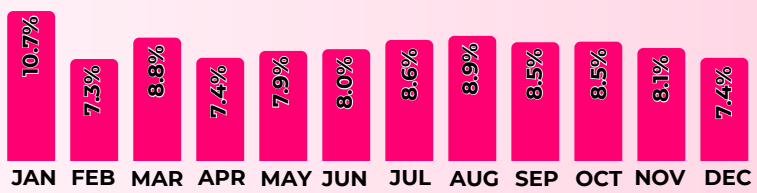

# 2022 DEATH STATISTICS

INFO-2025-04

Registered Deaths by Usual Residence of Deceased

Decreased from 3,068 Registered Deaths in 2021

Daily Average of Deaths occurred in the City

**JAN 2022**

Percentage of deaths registered per month