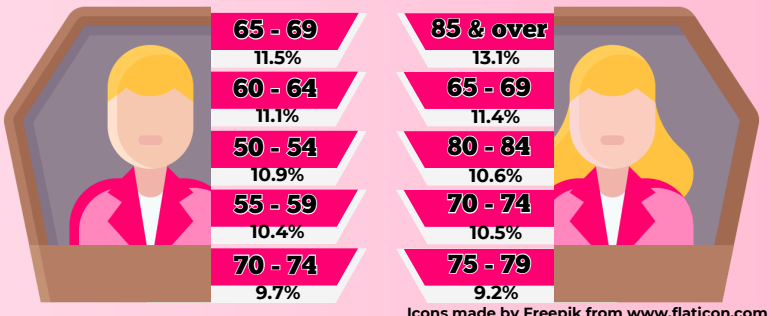

Top 5 Age Group