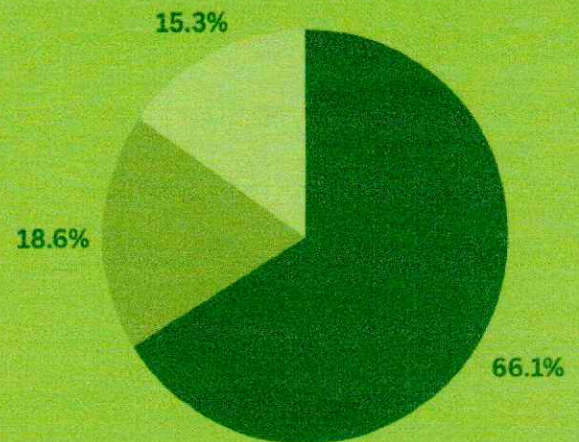

## Agricultural Population 18 Years and Over

Male Population

Female Population

### Agricultural Population 18 Years and Over with Ownership or Secure Rights Over Agricultural Land

Fully Owned  
13,054

Owner Like Possession  
3,685

Other Ownership or Tenure Status  
3,022