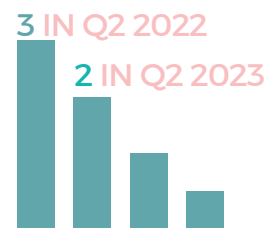

Construction Project by Type of Building

RESIDENTIAL

- 7 Single
- 5 Apartment/Accessorias
- 1 Duplex/Quadruplex

20.1M Aggregate Value

60.6% DECREASE

NON-RESIDENTIAL

- 2 Commercial

44.4M Aggregate Value