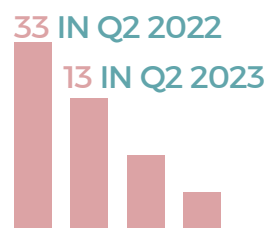

Construction Project by Type of Building

RESIDENTIAL

- 7 Single
- 5 Apartment/Accessorias
- 1 Duplex/Quadruplex

20.1M Aggregate Value

60.6% DECREASE

NON-RESIDENTIAL

- 2 Commercial

44.4M Aggregate Value