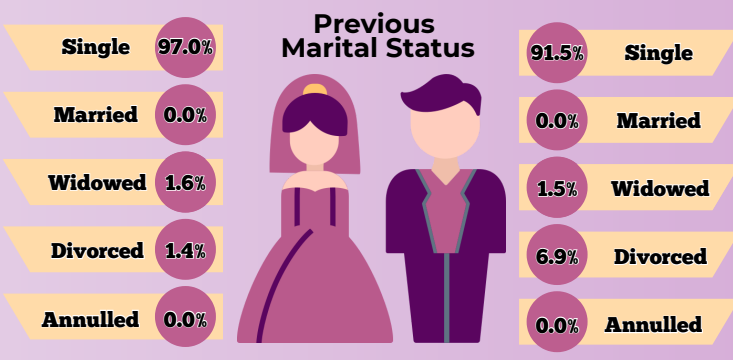

# 2022 MARRIAGE STATISTICS

INFO-2024-13

Registered Marriages by Place of Occurrence

Increased from 1,813 Registered Marriages in 2021

Daily Average of Marriages conducted in the City

Type of Ceremony

Top 5 Marrying Age-Group of Men

Top 5 Marrying Age-Group of Women

**DEC 2022**

Percentage of marriages registered per month

Previous Marital Status

Source: Philippine Statistics Authority, Civil Registration Service, Vital Statistics Division