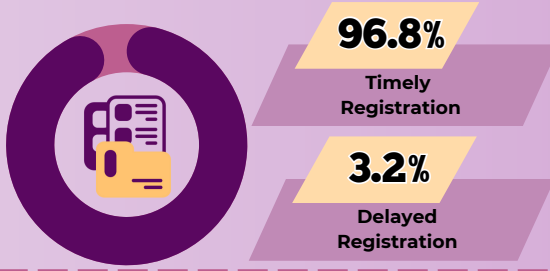

Top 5 Marrying Age-Group of Women