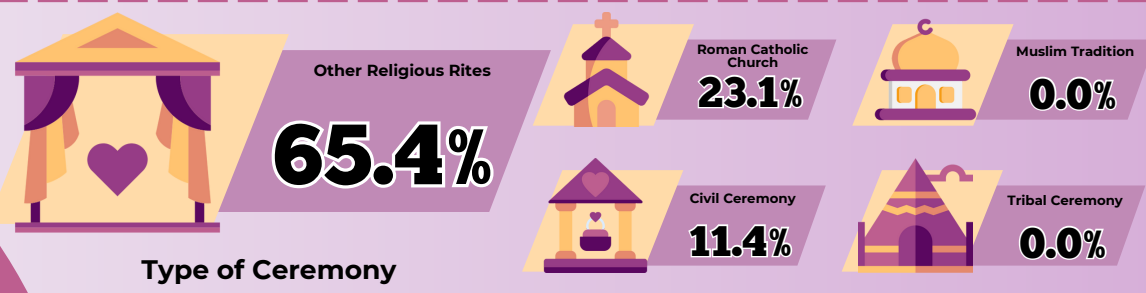

# 2022 MARRIAGE STATISTICS

INFO-2024-13

Registered Marriages by Place of Occurrence

Increased from 1,813 Registered Marriages in 2021

Daily Average of Marriages conducted in the City

Type of Ceremony

Top 5 Marrying Age-Group of Men