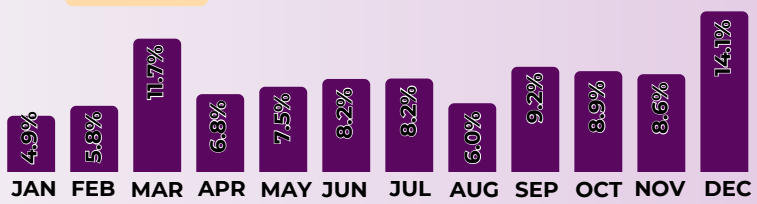

# 2022 MARRIAGE STATISTICS

INFO-2024-13

Registered Marriages by Place of Occurrence

Increased from 1,813 Registered Marriages in 2021

Daily Average of Marriages conducted in the City

Type of Ceremony

Top 5 Marrying Age-Group of Men

Top 5 Marrying Age-Group of Women

**DEC 2022**

Percentage of marriages registered per month

Previous Marital Status

Source: Philippine Statistics Authority, Civil Registration Service, Vital Statistics Division