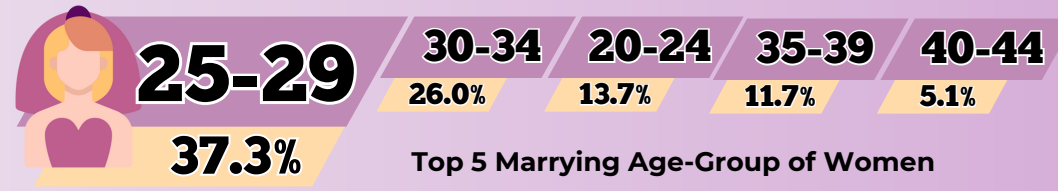

# 2022 MARRIAGE STATISTICS

INFO-2024-13

Registered Marriages by Place of Occurrence

Increased from 1,813 Registered Marriages in 2021

Daily Average of Marriages conducted in the City

Type of Ceremony

Top 5 Marrying Age-Group of Men