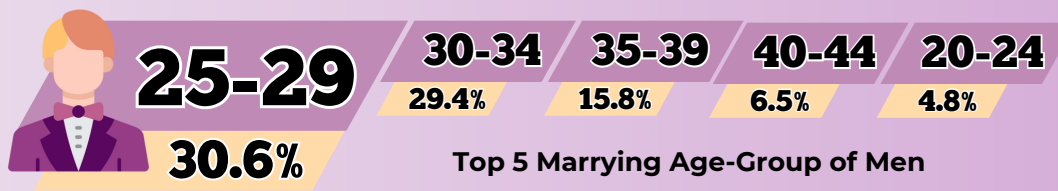

# 2022 MARRIAGE STATISTICS

INFO-2024-13

Registered Marriages by Place of Occurrence

Increased from 1,813 Registered Marriages in 2021

Daily Average of Marriages conducted in the City

Type of Ceremony

Top 5 Marrying Age-Group of Men