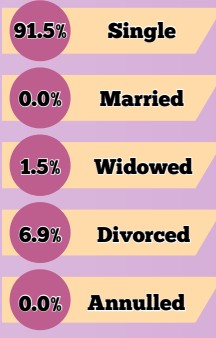

# 2022 MARRIAGE STATISTICS

INFO-2024-13

Registered Marriages by Place of Occurrence

Increased from 1,813 Registered Marriages in 2021

Daily Average of Marriages conducted in the City

Type of Ceremony

Top 5 Marrying Age-Group of Men

Top 5 Marrying Age-Group of Women

**DEC 2022**

Percentage of marriages registered per month

Previous Marital Status

Source: Philippine Statistics Authority, Civil Registration Service, Vital Statistics Division