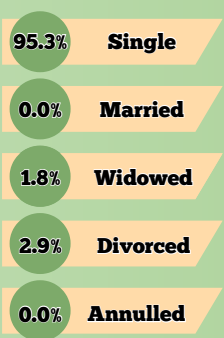

Other Religious Rites
40.3%

Muslim Tradition
0.0%

Roman Catholic Church
16.1%

Tribal Ceremony
0.0%

25-29
30.8%

30-34
29.7%

35-39
14.8%

40-44
6.7%

20-24
6.6%

Top 5 Marrying Age-Group of Men

25-29
38.5%

30-34
26.4%

20-24
11.4%

35-39
11.3%

40-44
4.9%

Top 5 Marrying Age-Group of Women

91.5%
Marriages between Filipinos

8.5%
Marriages between Filipinos and Foreigners

96.0%
Timely Registration

4.0%
Delayed Registration

Percentage of marriages registered per month

Icons made by Freepik from www.flaticon.com