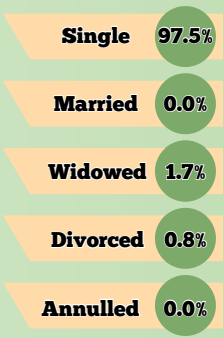

Other Religious Rites
40.3%

Muslim Tradition
0.0%

Roman Catholic Church
16.1%

Tribal Ceremony
0.0%

25-29
30.8%

30-34
29.7%

35-39
14.8%

40-44
6.7%

20-24
6.6%

Top 5 Marrying Age-Group of Men

25-29
38.5%

30-34
26.4%

20-24
11.4%

35-39
11.3%

40-44
4.9%

Top 5 Marrying Age-Group of Women

91.5%
Marriages between Filipinos

8.5%
Marriages between Filipinos and Foreigners

96.0%
Timely Registration

4.0%
Delayed Registration

Percentage of marriages registered per month

Icons made by Freepik from www.flaticon.com