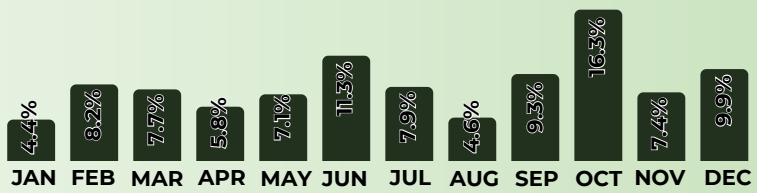

20-24
6.6%

Top 5 Marrying Age-Group of Men

25-29
38.5%

30-34
26.4%

20-24
11.4%

35-39
11.3%

40-44
4.9%

Top 5 Marrying Age-Group of Women

91.5%
Marriages between Filipinos

8.5%
Marriages between Filipinos and Foreigners

96.0%
Timely Registration

4.0%
Delayed Registration

Percentage of marriages registered per month

Icons made by Freepik from www.flaticon.com